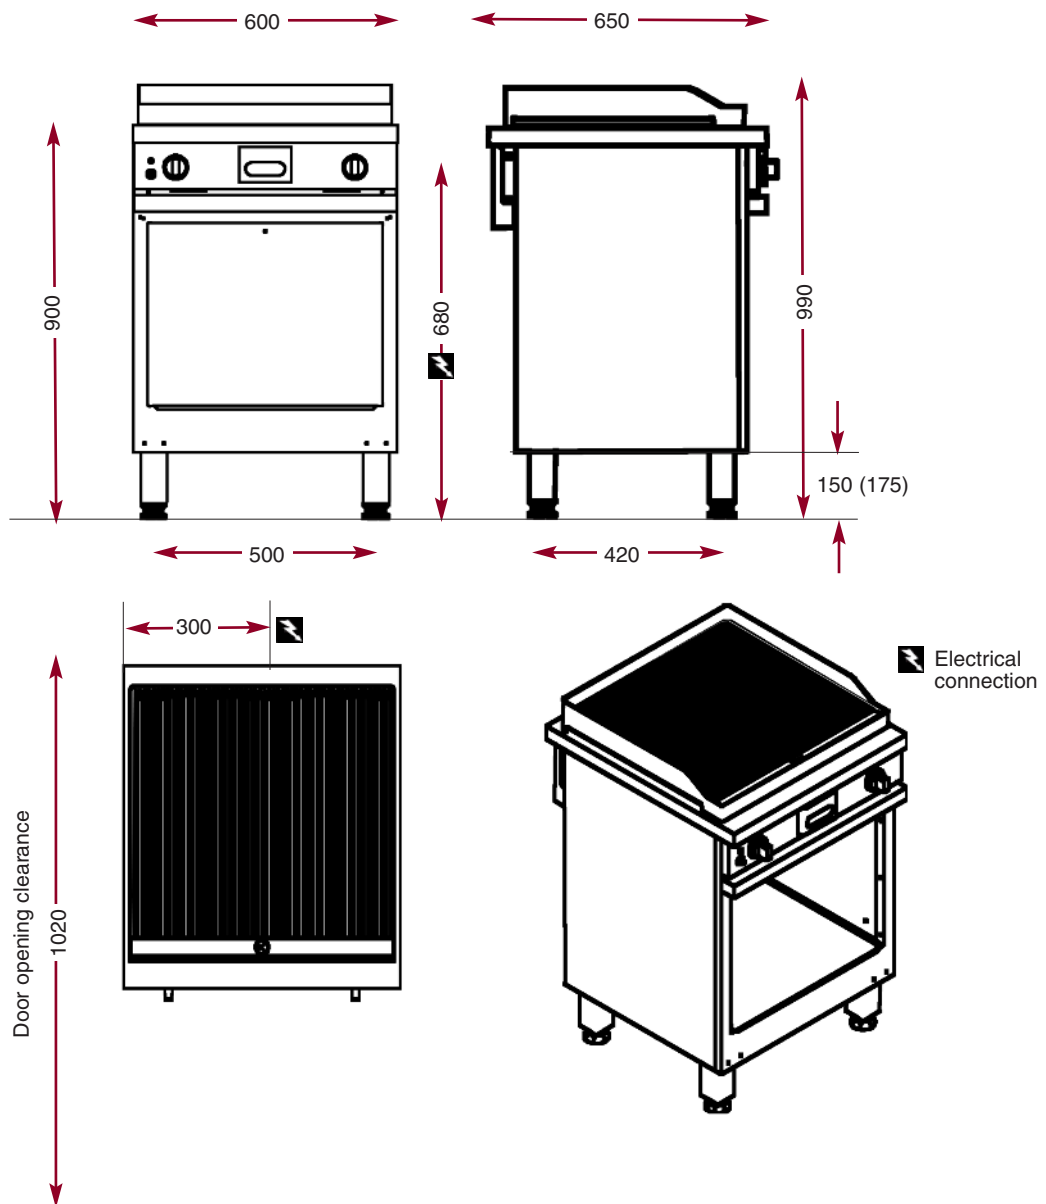

Chrome electric grill

CME 610 SRKC.

Ridged chrome electric grill.

- Same features as model CMG 610 SRK, but in chrome finish.
- 30-micron hard chrome coating.
- Variable power control switch and automatic temperature limitation to 300°C.

CME 610 SRKC

W 600 - D 650 - H 900

Door option 600.

CPM 600

N° 59 - 1 bis

AMBASSADE
DE FOURGONNE

The Chef's Choice.

Ridged chrome electric grill

CME 610 SRKC

Oil trap.

AMBASSADE
DE FOURGOGNE

The Chef's Choice.

N° 59 bis - 2